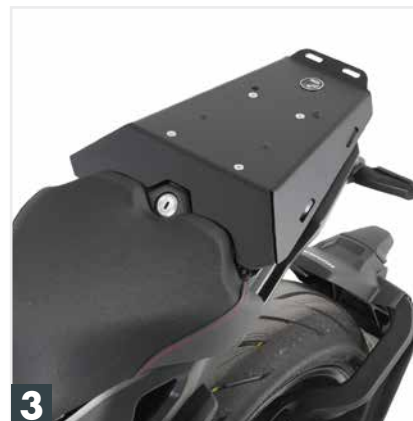

1 5069509 00 09 Anello serbatoio

2 6309509 00 01 C-Bow

3 6709509 00 01 Sportrack

4 6709509 00 01 Sportrack con piastra
allargamento portapacchi 610053 00 01