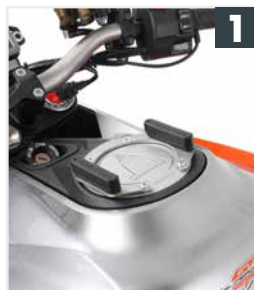

1 5067541 00 01 Anello serbatoio

2 6617541 01 01 Easyrack

3 6527541 01 01 Alurack

4 6607541 01 01 Minirack

5 6707541 00 01 Sportrack

6 6307541 00 01 C-Bow