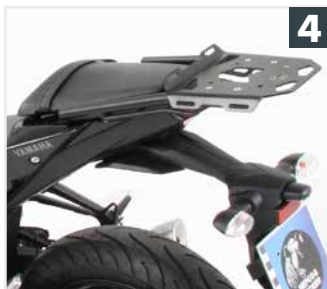

1	5014552 00 01 Protezione motore	4	6604552 01 01 Minirack
2	6304552 00 01 C-Bow	5	6704552 00 01 Sportrack
3	5064552 00 09 Anello serbatoio	6	5034552 00 01 Barre protezione frontale