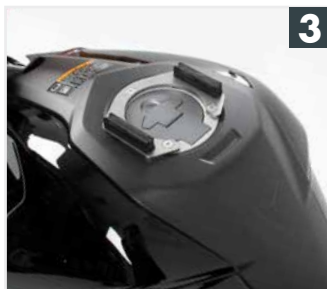

1	5014552 00 01 Protezione motore	4	6604552 01 01 Minirack
2	6304552 00 01 C-Bow	5	6704552 00 01 Sportrack
3	5064552 00 09 Anello serbatoio	6	5034552 00 01 Barre protezione frontale