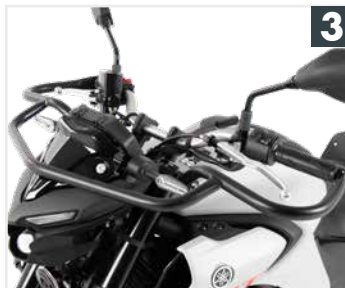

4 6704567 00 01 Sportrack

5 6304567 00 01 C-Bow

MT-03 (2016-2019)

Borse morbide laterale:

Street

Borsa posteriore:

Street

Sportrack